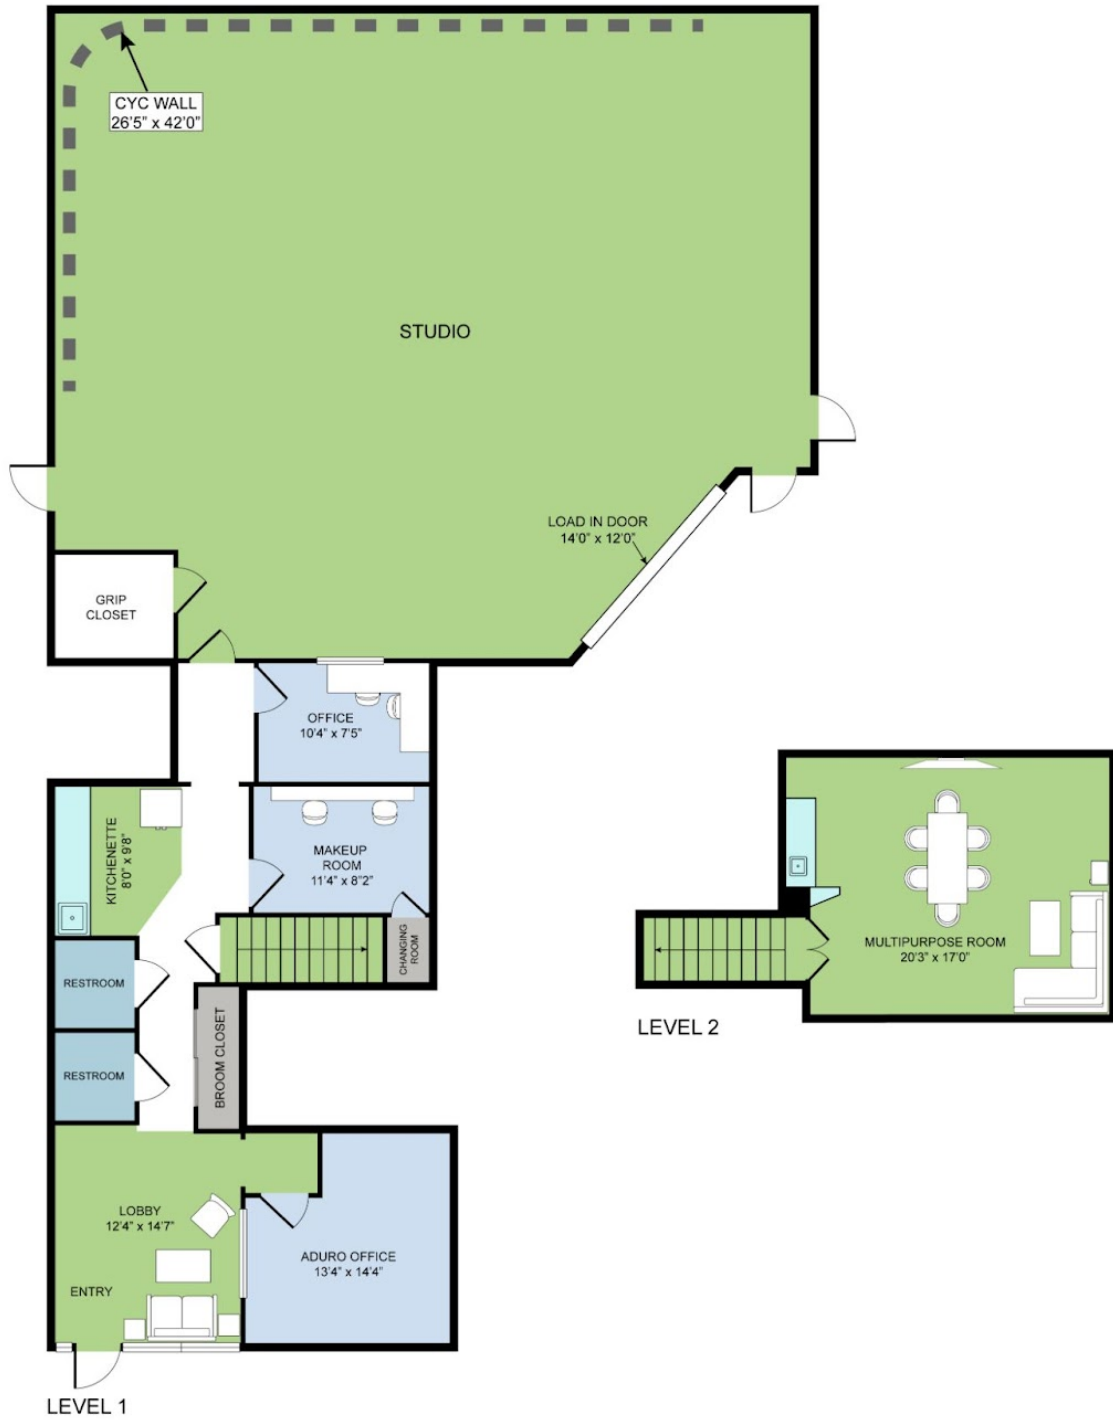

Stage A also comes with a variety of facilities to make your production a breeze. With access to a kitchenette, dedicated hair/make-up/wardrobe room, a multi-purpose room for meetings or talent holding, and a second multi-purpose office or control room.

Grip and Lighting gear are just steps away in our on-site warehouse, or you can choose to add the stage grip package to your rental.

Stage A Specs:

- 26.5'D x 42'W x 14.5'H Cyc Wall
- Overhead Truss Grid
 - 14' from floor to bottom of grid
- 400 Amps of dedicated power
- 100 Amp Lunchboxes pre-placed on stage
- 12'x12' bay door for load in
- Bonded Broadcast and Live-stream internet
 - 600 mbps down and 30 mbps up

Stage A Facilities:

- Soundstage
- Voiceover Booth (additional)
- Kitchenette
 - Includes Microwave, Coffee Maker and Refrigerator
- Conference Room/Office
 - A/V feed from Soundstage
- Control Room/Office w/ A/V feed
- Dedicated Restrooms
- Lobby Area
- Gated Parking
- HMU room w/dedicated changing room

Stage B

- - - - X

Enjoy a three-sided filming area without compromising space. Stage B provides over 1,400 square feet of shooting area. Also features a pre-lit cyc wall with full-spectrum RGB Lights!

Stage B offers most of the same facilities and amenities as Stage A, just on a smaller scale. Familiar favorites such as the dedicated Hair/Make-up/Wardrobe room, dedicated crafty space, and a multipurpose room guarantee your production will move swiftly.